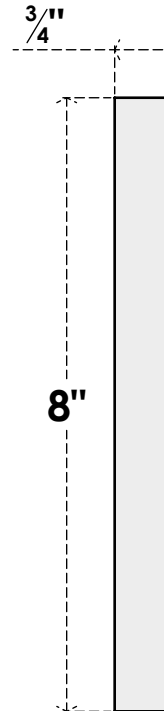

ROSP080X080X075SDG00

8"W X 8"H X 3/4"P STANDARD SEDGWICK ROSETTE WITH SQUARE EDGE,
ARCHITECTURAL GRADE PVC

FRONT

SIDE

EKENA MILLWORK
2300 WEST MAIN ST.
CLARKSVILLE, TX 75426
TOLL FREE: 866-607-0453
WWW.EKENAMILLWORK.COM

NOTES

1. INSTALLATION TO BE COMPLETED IN ACCORDANCE WITH MANUFACTURER'S SPECIFICATIONS.
2. DRAWING MAY NOT BE TO SCALE
3. THIS DRAWING IS INTENDED FOR DESIGN AND PLANNING PURPOSES ONLY.
4. ALL INFORMATION CONTAINED HEREIN WAS CURRENT AT THE TIME OF DEVELOPMENT BUT MUST BE REVIEWED AND APPROVED BY THE PRODUCT MANUFACTURER TO BE CONSIDERED ACCURATE.
5. ARCHITECTURAL GRADE PVC PRODUCTS ARE MADE FROM EXPANDED CELLULAR PVC AND COME NATURALLY WHITE BUT MAY BE PAINTED