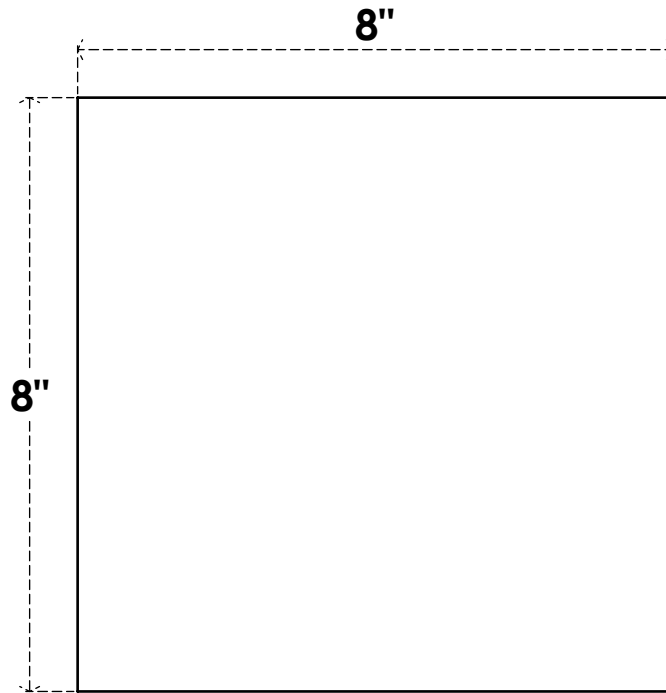

ROSP080X080X075SDG00

8"W X 8"H X 3/4"P STANDARD SEDGWICK ROSETTE WITH SQUARE EDGE,
ARCHITECTURAL GRADE PVC

FRONT

SIDE

EKENA MILLWORK
2300 WEST MAIN ST.
CLARKSVILLE, TX 75426
TOLL FREE: 866-607-0453
WWW.EKENAMILLWORK.COM